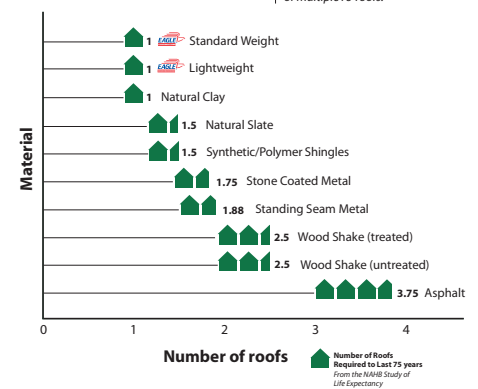

Number of times a re-roof is required over 75 years

By choosing Eagle tile you re-roof once avoiding the hassle and expense of multiple re-roofs.

Beauty. Curb Appeal.

Eagle concrete tile roofs are available in a multitude of profiles and colors that emulate traditional roofing materials like clay, slate and wood. Boosted Capistrano and our Camino Real color line specifically emulate the look of natural clay.

Natural clay tile comes in many shapes, sizes and vibrant colors.

History. Longevity.

Concrete tile is a lower cost alternative to clay. Concrete tile roofs have been used in Europe for many decades. They are considered equal to clay in durability and longevity.

Clay roofs are one of the original roofing materials and have been used for centuries in Europe. Their durability and lasting beauty have been proven time and again.

Green building Environmentally friendly

Eagle makes an effort to be responsible about recycling and re-use activities in the production of our tile. We are a leader in these efforts, including:

- Reject tile is crushed and reintroduced
- Tile mold release oil is recycled from restaurant fryers
- Our curing chambers employ a low nox process
- All sealers are water based
- Engine oil and filters from plant equipment are recycled

In addition, concrete tile can be recycled once it’s removed from a roof. It does not add to landfills.

Clay tile manufacturers vary in their recycling efforts.

Energy Saving Roof

Eagle offers the Energy Saving Roof which is an installation method that creates ventilation in the roof, thus helping to prevent heat transfer into the home. This reduces the need for air conditioning and results in energy savings.

Currently, no clay tile manufacturer offers a specific energy saving roof system.

Cool Roof Tile

Eagle offers Cool Roof Rating Council approved colors that can result in 10-30% energy savings. We do not charge a premium for these products.

Several clay tile manufacturers offer CRRC approved colors

Solar Roof

Eagle has worked with a solar panel manufacturer to develop the Eagle Solar Roof. This combination of solar panels and tile results in a roof that performs while producing electricity.

No clay tile manufacturers have worked with a solar panel provider to develop a panel that will fit seamlessly with their tile.

Eagle Design Centers

Boca Raton, Florida 866 62 EAGLE (3 2453) • Orlando, Florida 407 691 7100 • Irvine, California 949 553 8333 • Rialto, California 800-400-3245
Roseville, California 916 789 4555 • Stockton, California 209 932 2738 • Phoenix, Arizona 602 346 1749 • eagleroofing.com