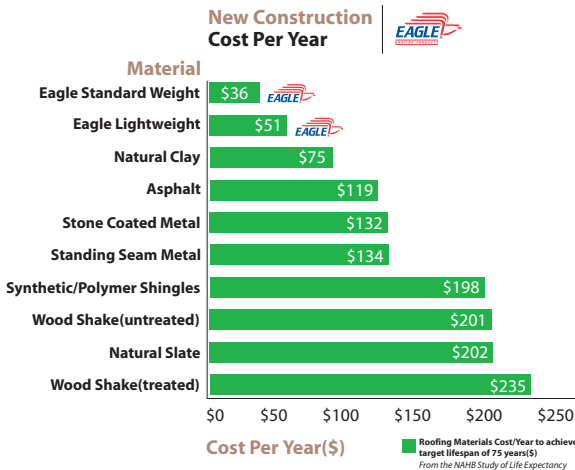

Concrete Tile Roofs. Beautiful and Durable.

Eagle’s concrete tile roofs are a smart choice for your home. Whether your interest is durability, color selection or energy efficiency, Eagle concrete roof tile is an easy choice over other roofing materials.

Eagle Concrete Tile Roofs

Durability

According to a recent study from the National Association of Home Builders and Bank of America, a concrete tile roof will last a lifetime.

- Class A Fire Rating
- Tested to Class 3 and 4 Hail Resistance. Check with your insurance company for possible discounts.
- Standard Weight tile passes Freeze/Thaw requirements
- Exceeds current seismic load requirements

Warranty

Eagle provides a lifetime transferable warranty on all concrete tile. Always.

Affordability

The life-cycle cost of a concrete tile roof is very affordable.

Clay Roofs

According to a recent study from the National Association of Home Builders and Bank of America, clay tile roof will last a lifetime.

Clay and concrete are equally durable.

Typically, clay tile warranties last anywhere from 50 years to Lifetime.

A clay roof costs more than twice as much per year as a standard weight Eagle concrete tile roof.