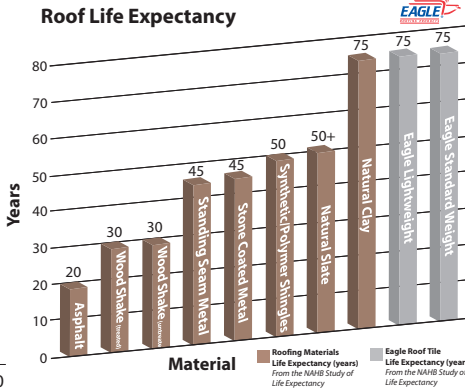

Eagle Concrete Tile Roofs

Durability

According to a recent study from the National Association of Home Builders and Bank of America, a concrete tile roof will last a lifetime.

- Class A Fire Rating
- Tested to Class 3 and 4 Hail Resistance. Check with your insurance company for possible discounts.
- Standard Weight tile passes Freeze/Thaw requirements
- Exceeds current seismic load requirements

Warranty

Eagle provides a lifetime transferable warranty on all concrete tile. Always.

Affordability

The life-cycle cost of a concrete tile roof is very affordable.

Clay Roofs

According to a recent study from the National Association of Home Builders and Bank of America, clay tile roof will last a lifetime.

Clay and concrete are equally durable.

Typically, clay tile warranties last anywhere from 50 years to Lifetime.

A clay roof costs more than twice as much per year as a standard weight Eagle concrete tile roof.