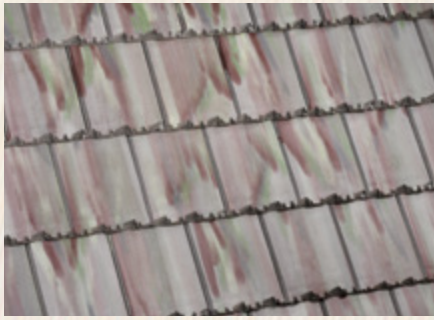

The Artisan Collection—Featuring Tapered Slate

49717 Nottingham
Gray, Burgundy, Black, Green Flashed

Projects of distinction require roof tiles that make an impression. Eagle's Artisan Collection utilizes our exclusive Color Pressed Technology to create vibrant hues and unique color transitions not typical in standard roof tiles. The Artisan Collection ranges from distinctive Old World Mediterranean and Southwestern blends in both the Capistrano and Bel Air profiles to rich traditional slate tones found in our new Artisan Tapered Slate Series (this page).