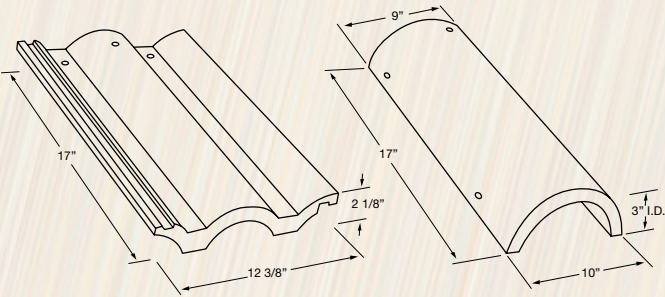

Malibu

88 Tiles per 100 sq ft
with 3" headlap

770 Approx installed weight
field tile per 100 sq ft

Malibu
2773 Walnut Creek Blend