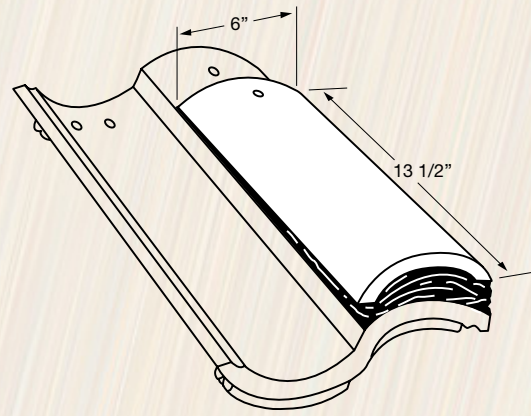

<b>% used on roof</b>	<b>Approx installed weight field tile per 100 sq ft</b>
<b>10% Application</b>	990
<b>20% Application</b>	1080
<b>30% Application</b>	1170

Each Boosted piece weighs approximately 4.8 lbs.