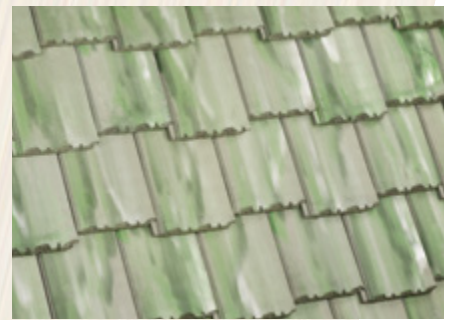

49718 Catskill (Staggered*)
Moss Green, Dark Green, Green, White Flashed