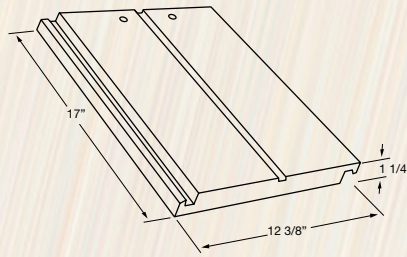

# Double Eagle Bel Air

88.5 Tiles per 100 sq ft with 3" headlap

970 Approx installed weight field tile per 100 sq ft

4031 Port Royal Blend  
Gray, Dusty Rose Blend, Carmel, Maroon Streaks