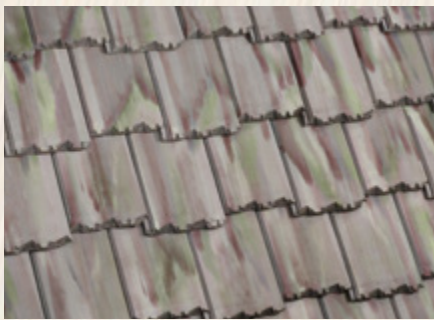

49717 Nottingham (Staggered*)
Gray, Burgundy, Black, Green Flashed