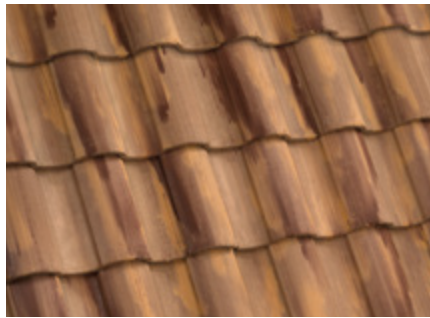

39714 Summerfield
Tan, Brown, Yellow Streaks
Ref Emi SRI A.Ref A.SRI CRRC:
.25 .88 24 .24 23 0918-0083