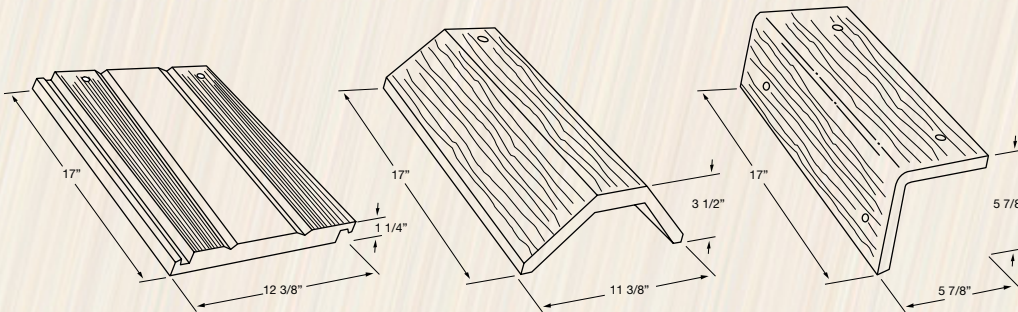

Golden Eagle

88.5 Tiles per 100 sq ft with 3" headlap

970 Approx installed weight field tile per 100 sq ft

1602 Concord Blend
Charcoal, Tan Blend