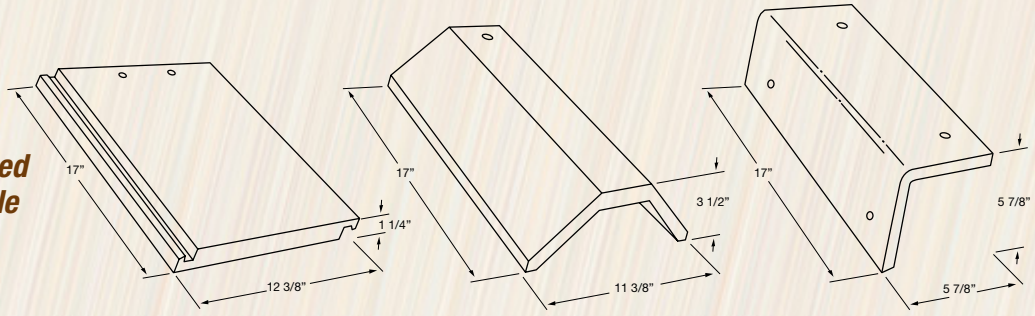

Bel Air

88.5 Tiles per
100 sq ft
with 3"
headlap

970 Approx installed
weight field tile
per 100 sq ft

Bel Air
4602 Concord Blend