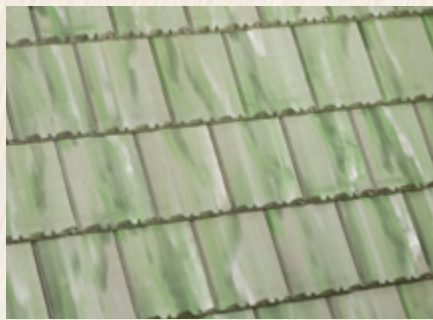

49718 Catskill
Moss Green, Dark Green, Green, White Flashed