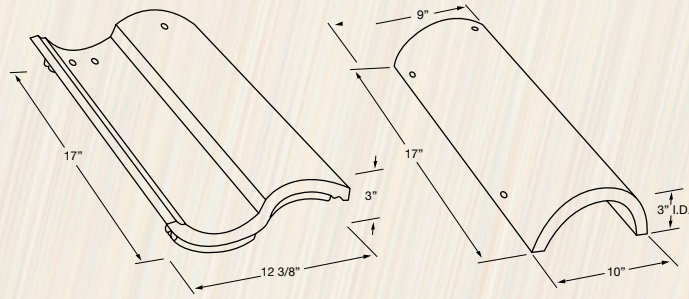

# Capistrano

88.5 Tiles per 100 sq ft with 3" headlap

880 Approx installed weight field tile per 100 sq ft

3477 Viera Blend  
Dark Brown, Tan Blend

3602 Concord Blend  
Charcoal, Tan Blend

3620 Bloomingdale Blend  
Gray, Eggplant, Gold Blend