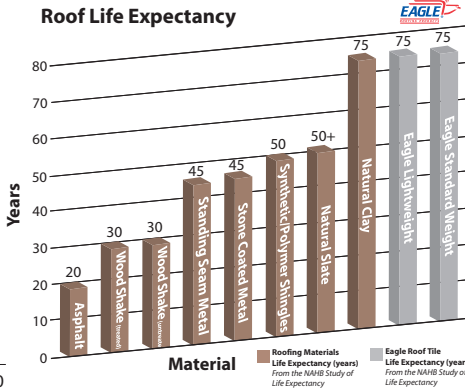

Eagle Concrete Tile Roofs

Durability

According to a recent study from the National Association of Home Builders and Bank of America, a concrete tile roof will last a lifetime.

- Class A Fire Rating
- Tested to Class 3 and 4 Hail Resistance. Check with your insurance company for possible discounts.
- Standard Weight tile passes Freeze/Thaw requirements
- Exceeds current seismic load requirements

Warranty

Eagle provides a lifetime transferable warranty on all concrete tile. Always.

Affordability

The life-cycle cost of a concrete tile roof is very affordable.

Clay Roofs

According to a recent study from the National Association of Home Builders and Bank of America, clay tile roof will last a lifetime.

Clay and concrete are equally durable.

Typically, clay tile warranties last anywhere from 50 years to Lifetime.

A clay roof costs more than twice as much per year as a standard weight Eagle concrete tile roof.