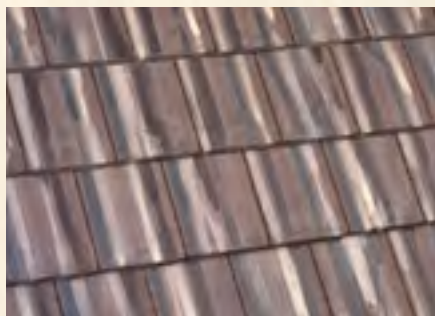

Introducing Artisan.

*Capistrano Artisan
39714 Summerfield – 99714 Boosted*

Inspired by the roofs found in the Old World, our new Artisan Collection is unlike anything else available today. These unique concrete tiles are created from a single base color, which then are treated with a special process that creates random streaks in beautiful accent colors so that no two tiles look the same. The result is a rustic and distinctive tile appearance, in a durable concrete tile that will dramatically enhance any style of roof.

Las Olas *Terracotta, Cream, Brown, Gold Streaks*
SW: 39712 Boosted No: 99712

Avila Bay *Terracotta, Ivory, Brown Streaks*
SW: 39713 Boosted: 99713

Summerfield *Tan, Brown, Yellow Streaks*
SW: 39714 Boosted: 99714

Boosted Artisan

See the boosted product number listed with the general product number

Malibu Artisan

Available in EagleLite only

Sabino Canyon *Purple, Cream, Dark Brown Streaks*
LW: LAM 2707 Boosted No: 99707

Bel Air Artisan

Available in Standard Weight only

Sabino Canyon *Purple, Cream, Dark Brown Streaks*
SW: 49707

Avila Bay *Terracotta, Ivory, Brown Streaks*
SW: 49713

Summerfield *Tan, Brown, Yellow Streaks*
SW: 49714