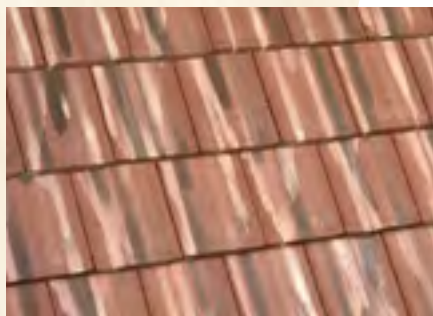

Introducing Artisan.

*Capistrano Artisan
39714 Summerfield – 99714 Boosted*

Inspired by the roofs found in the Old World, our new Artisan Collection is unlike anything else available today. These unique concrete tiles are created from a single base color, which then are treated with a special process that creates random streaks in beautiful accent colors so that no two tiles look the same. The result is a rustic and distinctive tile appearance, in a durable concrete tile that will dramatically enhance any style of roof.

Las Olas *Terracotta, Cream, Brown, Gold Streaks*
SW: 39712 Boosted No: 99712

Avila Bay *Terracotta, Ivory, Brown Streaks*
SW: 39713 Boosted: 99713

Summerfield *Tan, Brown, Yellow Streaks*
SW: 39714 Boosted: 99714

Boosted Artisan

See the boosted product number listed with the general product number

Malibu Artisan

Available in EagleLite only

Sabino Canyon *Purple, Cream, Dark Brown Streaks*
LW: LAM 2707 Boosted No: 99707

Bel Air Artisan

Available in Standard Weight only

Sabino Canyon *Purple, Cream, Dark Brown Streaks*
SW: 49707

Avila Bay *Terracotta, Ivory, Brown Streaks*
SW: 49713

Summerfield *Tan, Brown, Yellow Streaks*
SW: 49714