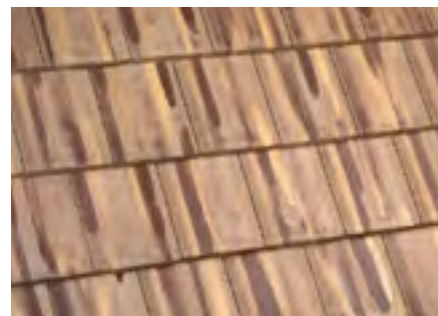

Introducing Artisan.

*Capistrano Artisan
39714 Summerfield – 99714 Boosted*

Inspired by the roofs found in the Old World, our new Artisan Collection is unlike anything else available today. These unique concrete tiles are created from a single base color, which then are treated with a special process that creates random streaks in beautiful accent colors so that no two tiles look the same. The result is a rustic and distinctive tile appearance, in a durable concrete tile that will dramatically enhance any style of roof.

**For more information
visit our website at:
www.EagleRoofing.com**

Capistrano Artisan

Grand Canyon *Terracotta, Cream, Brown Streaks*
SW: 39706 LW: LAC 3706 Boosted: 99706

Sabino Canyon *Purple, Cream, Dark Brown Streaks*
SW: 39707 LW: LAC 3707 Boosted: 99707

Bel Air Artisan

Available in Standard Weight only

Sabino Canyon *Purple, Cream, Dark Brown Streaks*
SW: 49707

Avila Bay *Terracotta, Ivory, Brown Streaks*
SW: 49713

Summerfield *Tan, Brown, Yellow Streaks*
SW: 49714