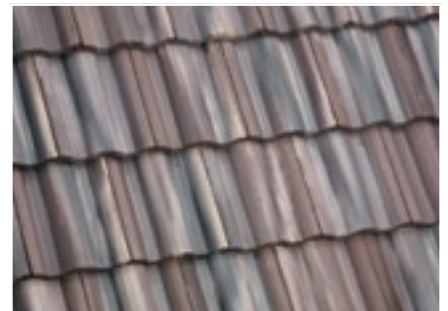

No: 29707
Name: Sabino Canyon