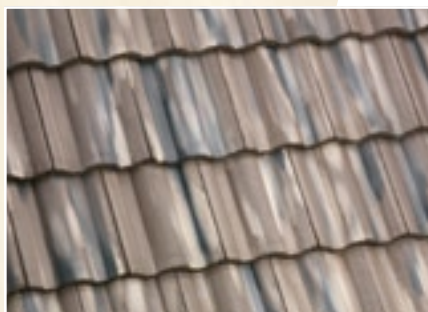

Introducing Artisan.

*Malibu Artisan
29706 Grand Canyon*

Inspired by the rugged, painted landscapes of the American Southwest, our new Artisan product is unlike anything else. These concrete tiles are created in a single base color, then are treated with a unique process that creates random streaks in beautiful accent colors so that no two tiles look the same. The result is a rustic, natural aesthetic similar to clay in a durable, easy-to-install concrete tile that will dramatically enhance any home with striking beauty.

**For more information
visit our website at:
www.EagleRoofing.com**

Capistrano Artisan

No: 39706
Name: Grand Canyon

No: 39707
Name: Sabino Canyon

No: 39708
Name: Cimarron Canyon

No: 39709
Name: Glenn Canyon

No: 39710
Name: Sedona Canyon

Malibu Artisan

No: 29706
Name: Grand Canyon

No: 29707
Name: Sabino Canyon

No: 29708
Name: Cimarron Canyon

No: 29709
Name: Glenn Canyon

No: 29710
Name: Sedona Canyon