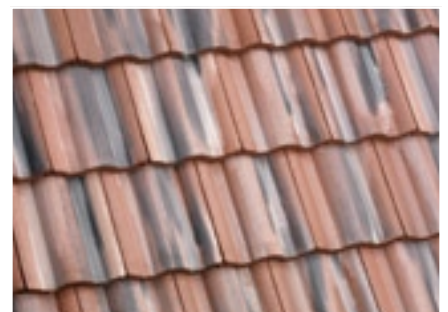

Introducing Artisan.

*Malibu Artisan
29706 Grand Canyon*

Inspired by the rugged, painted landscapes of the American Southwest, our new Artisan product is unlike anything else. These concrete tiles are created in a single base color, then are treated with a unique process that creates random streaks in beautiful accent colors so that no two tiles look the same. The result is a rustic, natural aesthetic similar to clay in a durable, easy-to-install concrete tile that will dramatically enhance any home with striking beauty.

**For more information
visit our website at:
www.EagleRoofing.com**

Capistrano Artisan

No: 39706
Name: Grand Canyon

No: 39707
Name: Sabino Canyon

No: 39708
Name: Cimarron Canyon

No: 39709
Name: Glenn Canyon

No: 39710
Name: Sedona Canyon

Malibu Artisan

No: 29706
Name: Grand Canyon

No: 29707
Name: Sabino Canyon

No: 29708
Name: Cimarron Canyon

No: 29709
Name: Glenn Canyon

No: 29710
Name: Sedona Canyon