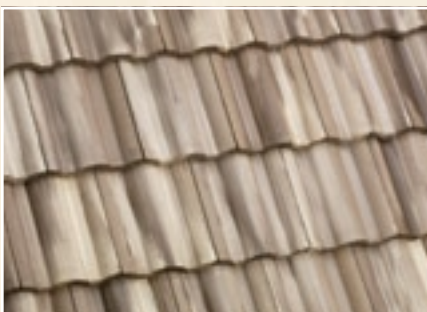

Introducing Artisan.

*Malibu Artisan
29706 Grand Canyon*

Inspired by the rugged, painted landscapes of the American Southwest, our new Artisan product is unlike anything else. These concrete tiles are created in a single base color, then are treated with a unique process that creates random streaks in beautiful accent colors so that no two tiles look the same. The result is a rustic, natural aesthetic similar to clay in a durable, easy-to-install concrete tile that will dramatically enhance any home with striking beauty.

**For more information
visit our website at:
www.EagleRoofing.com**

Capistrano Artisan

No: 39706
Name: Grand Canyon

No: 39707
Name: Sabino Canyon

No: 39708
Name: Cimarron Canyon

No: 39709
Name: Glenn Canyon

No: 39710
Name: Sedona Canyon

Malibu Artisan

No: 29706
Name: Grand Canyon

No: 29707
Name: Sabino Canyon

No: 29708
Name: Cimarron Canyon

No: 29709
Name: Glenn Canyon

No: 29710
Name: Sedona Canyon