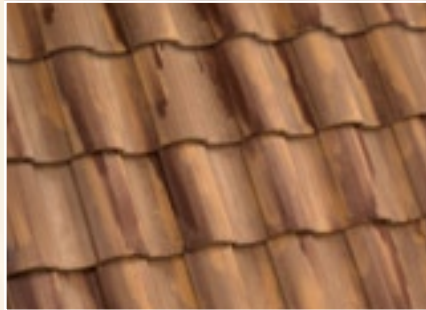

No: 39714
Name: Summerfield