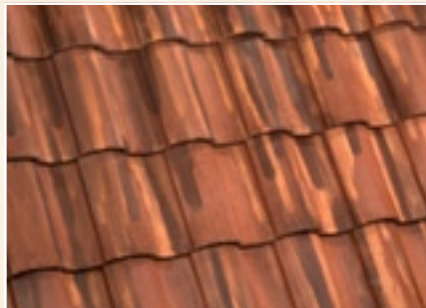

No: 39712
Name: Las Olas