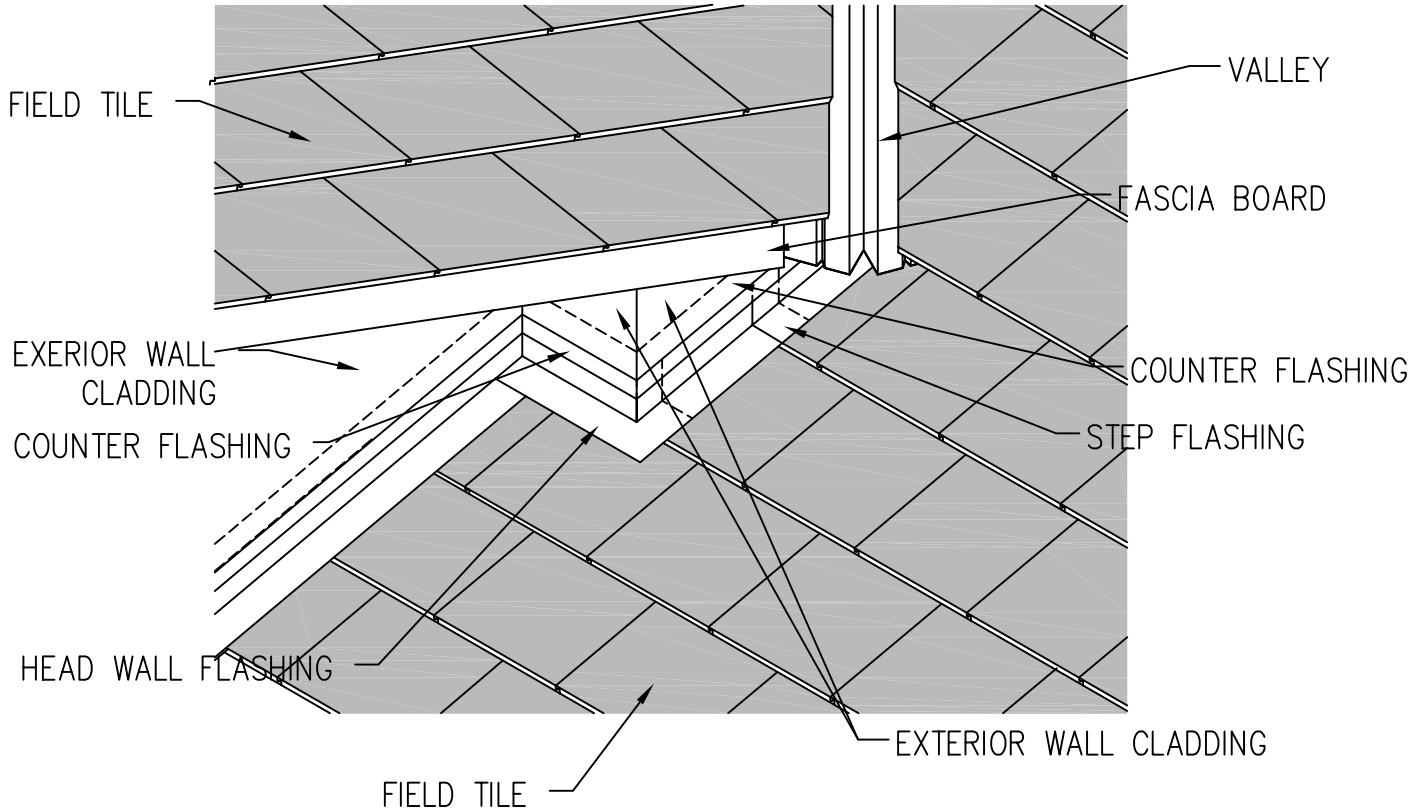

BOXED-IN SOFFIT

MC-17D

SURFACE MOUNT FLASHING

Drawing shown depicts the application of all tile profiles. Unless otherwise noted it would apply to either concrete or clay tiles.