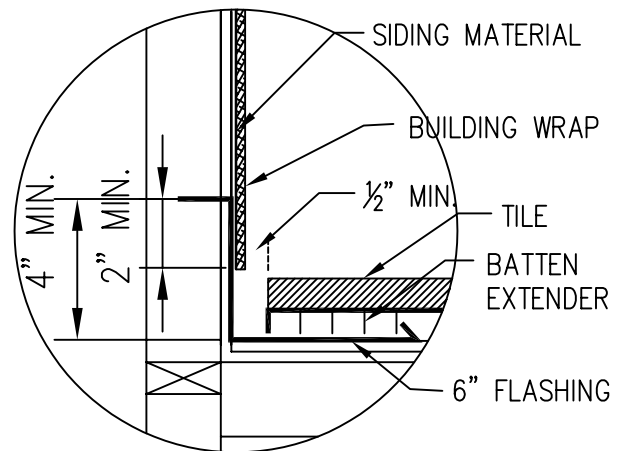

BOXED-IN SOFFIT

MC-17D

SURFACE MOUNT FLASHING

Drawing shown depicts the application of all tile profiles. Unless otherwise noted it would apply to either concrete or clay tiles.