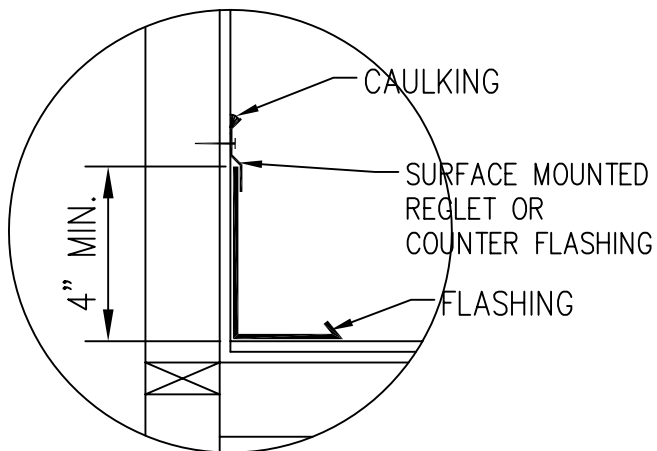

BOXED-IN SOFFIT

MC-17D

SURFACE MOUNT FLASHING

Drawing shown depicts the application of all tile profiles. Unless otherwise noted it would apply to either concrete or clay tiles.